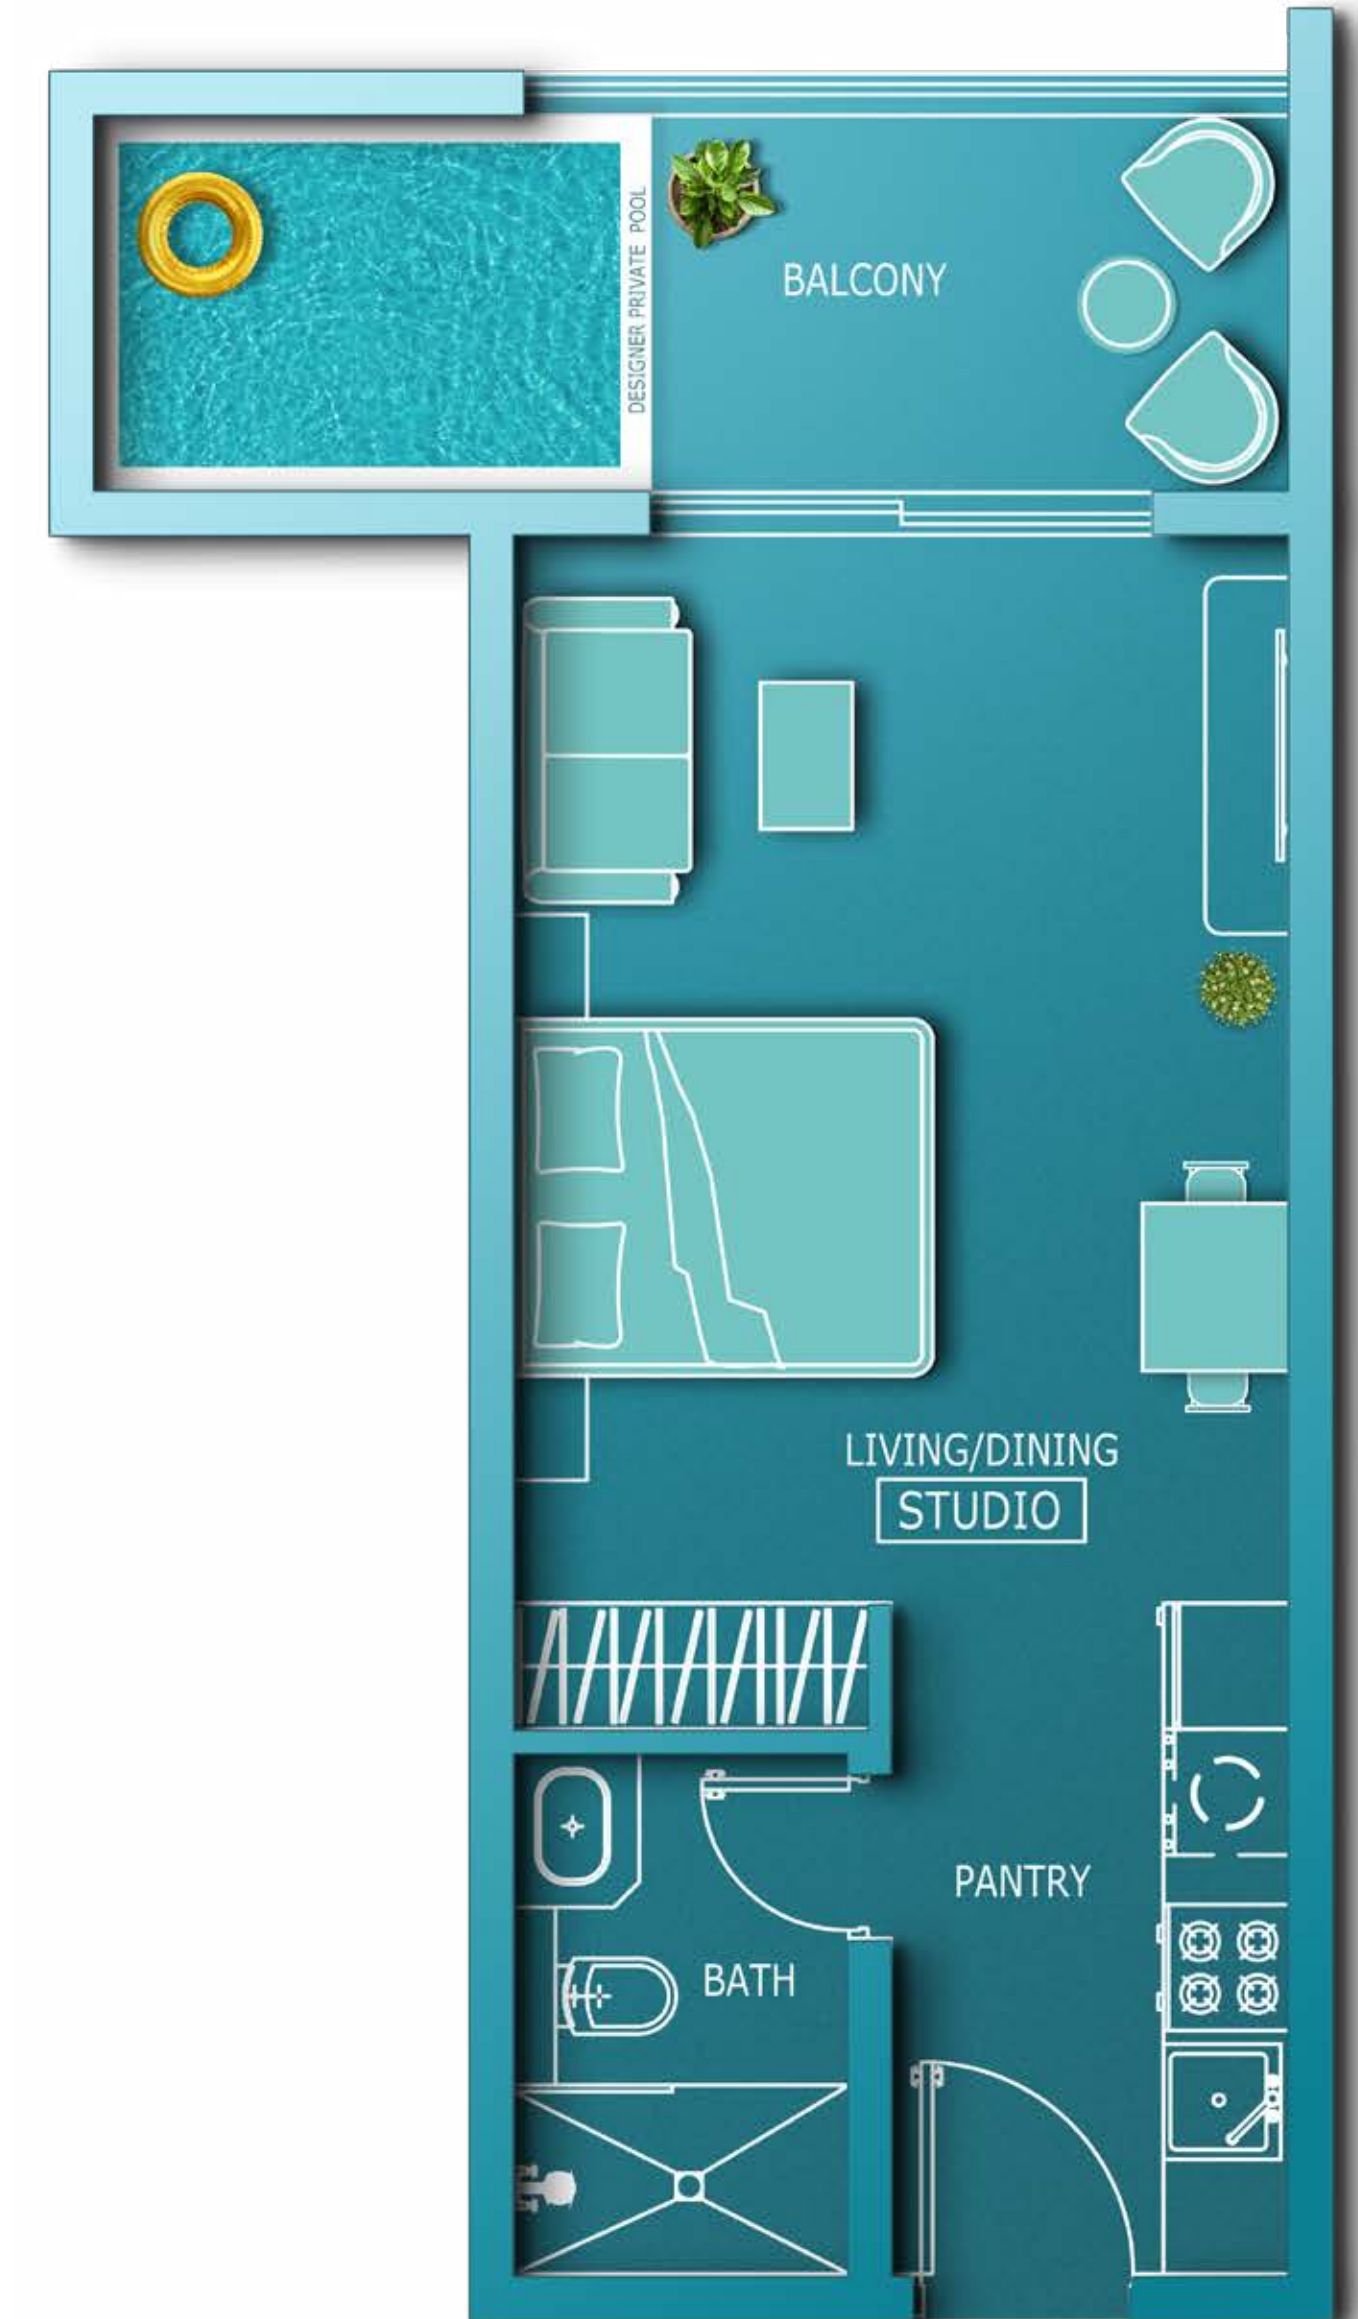

## STUDIO WITH DESIGNER PRIVATE POOL

BEDROOM WITH EN-SUITE BATHROOM

TERRACE BALCONY

FULLY FITTED KITCHEN

DESIGNER PRIVATE POOL

OUTDOOR LIVING SPACE

VINCITORE DESIGNER HOMES

DESIGNER WALL & FALSE CEILING

MARBLE COUNTER TOP

EUROPEAN BRANDED FIXTURES & FITTINGS

GOLD FINISHED ACCESSORIES

CUSTOM MADE DESIGNER CHANDELIER

DESIGNER MOOD LIGHTING

UNIT SIZE: 483-540 SQ FT | STARTING PRICE: AED 889,000