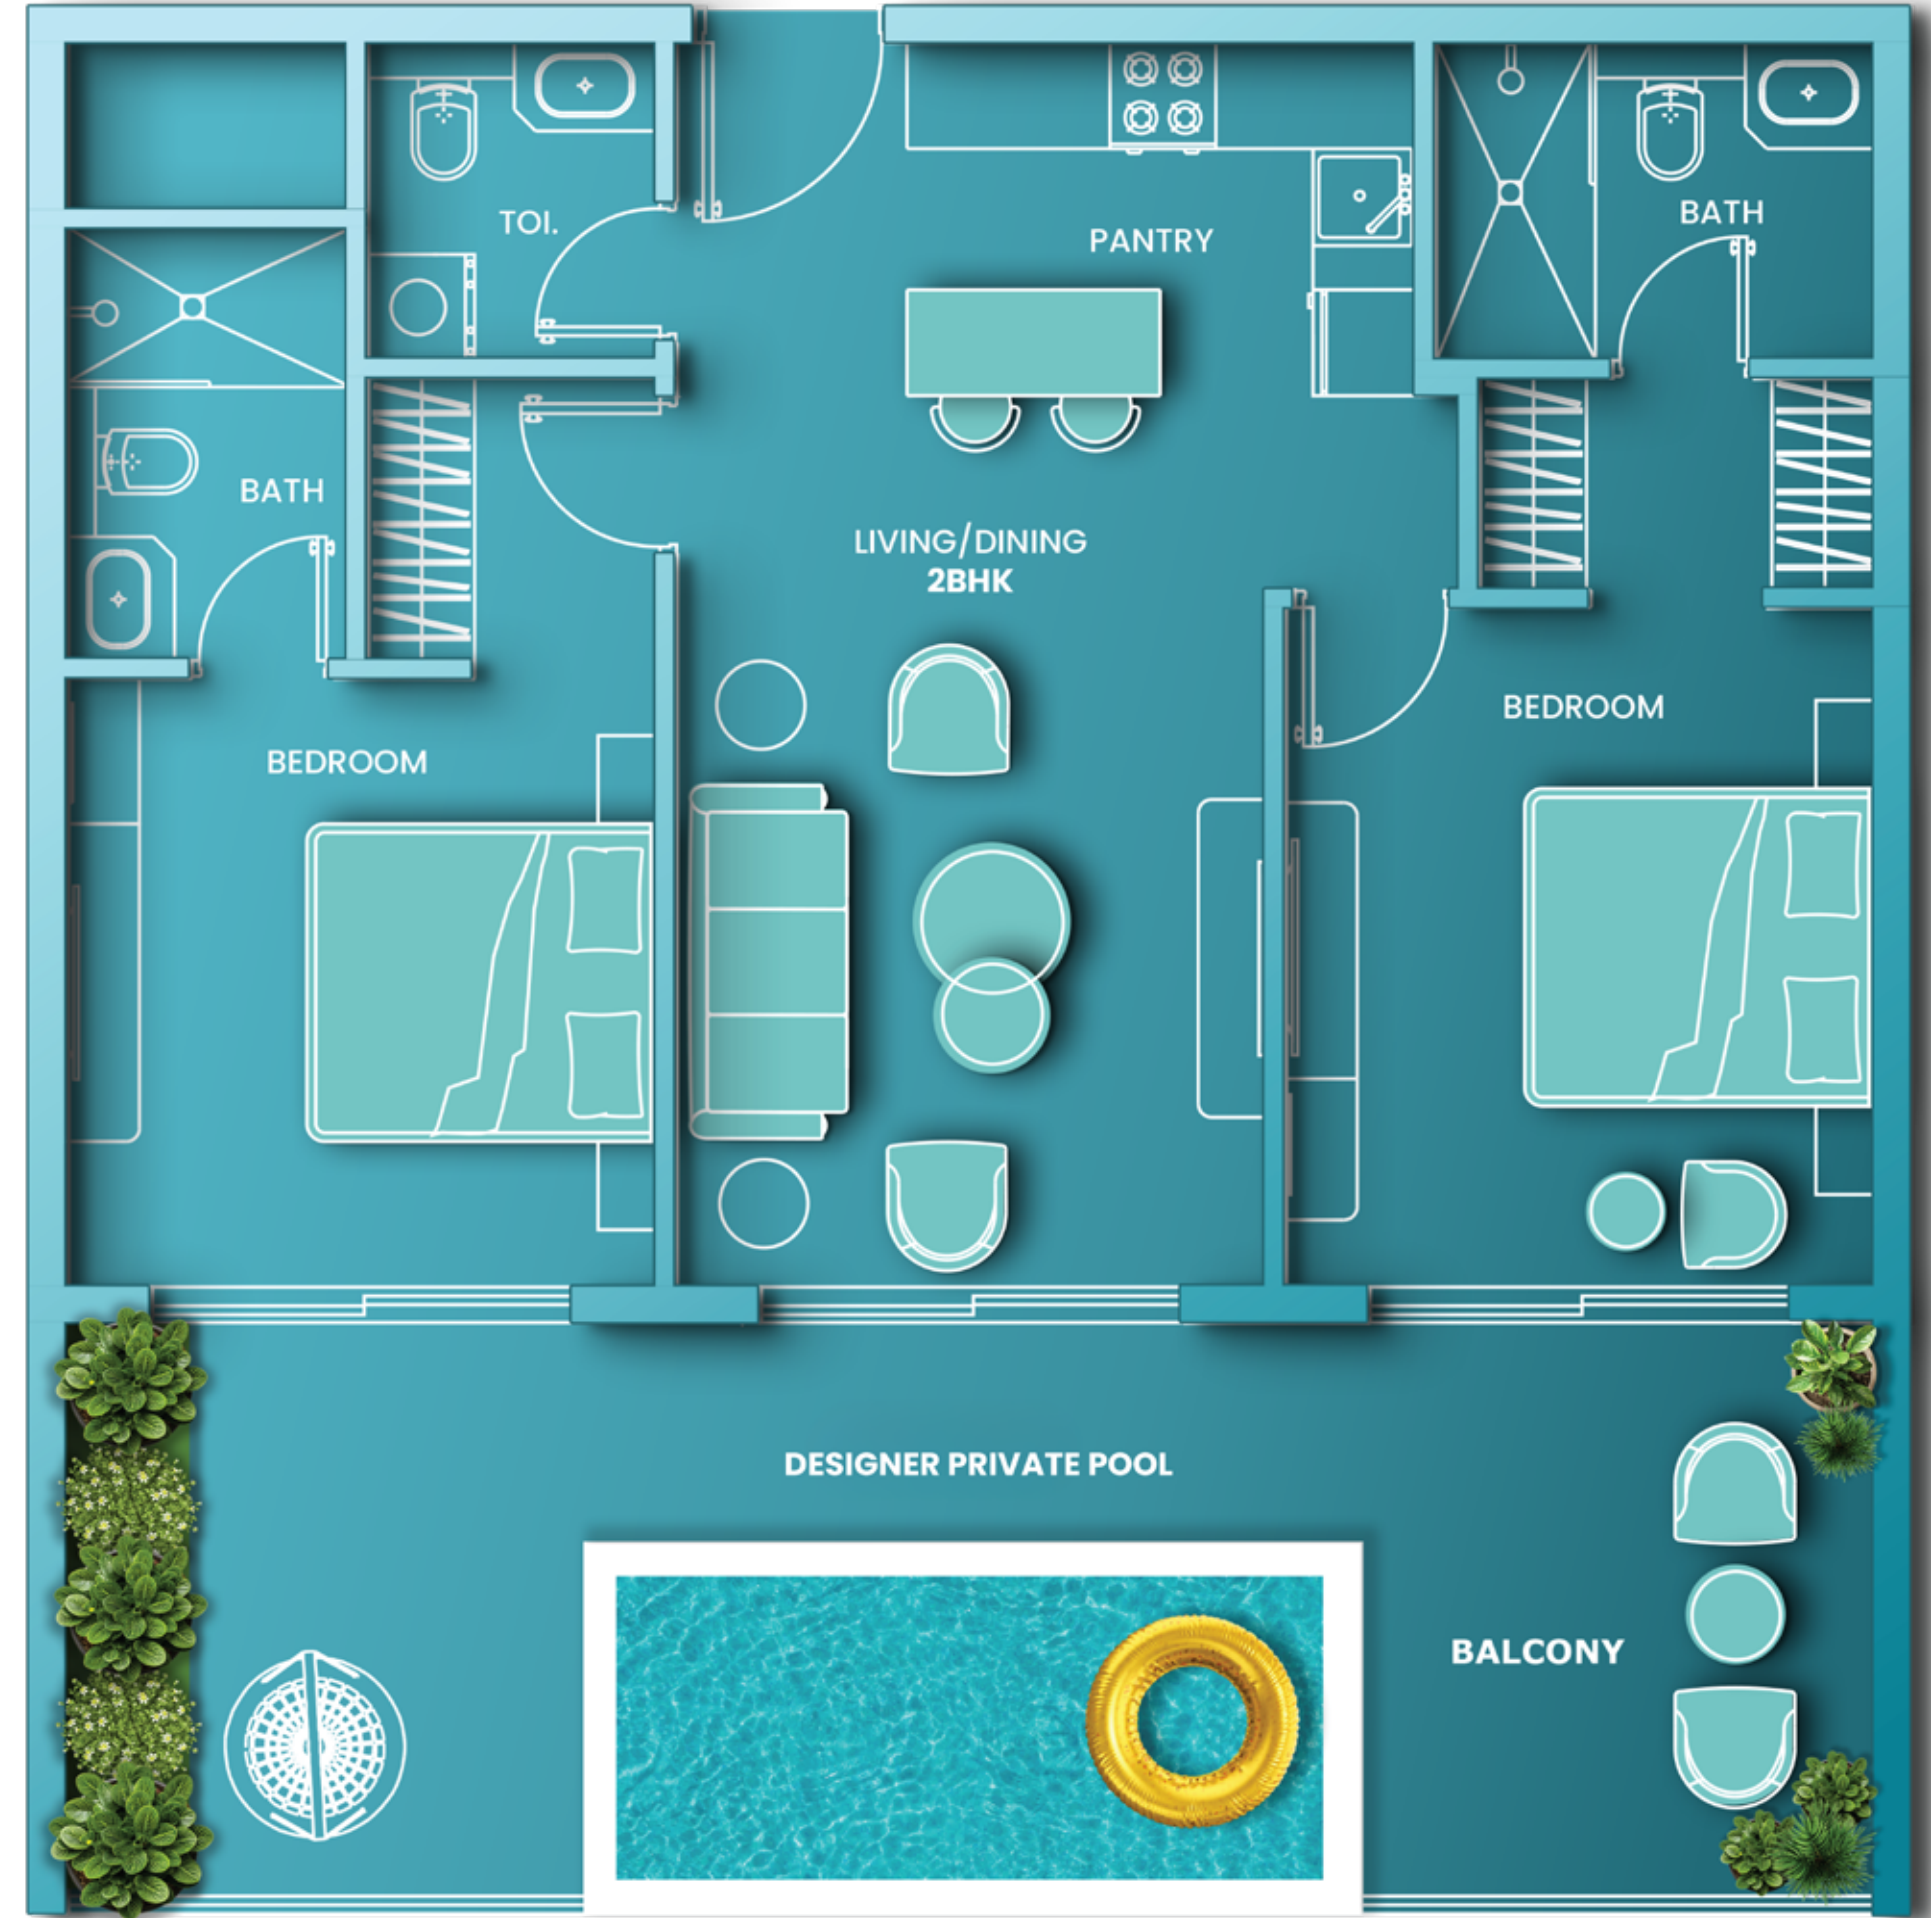

## 2 BHK WITH DESIGNER PRIVATE POOL

2 BEDROOM WITH EN-SUITE BATHROOM

FULLY FITTED KITCHEN

GUEST POWDER BATHROOM

TERRACE BALCONY

DESIGNER PRIVATE POOL

OUTDOOR LIVING SPACE

VINCITORE DESIGNER HOMES