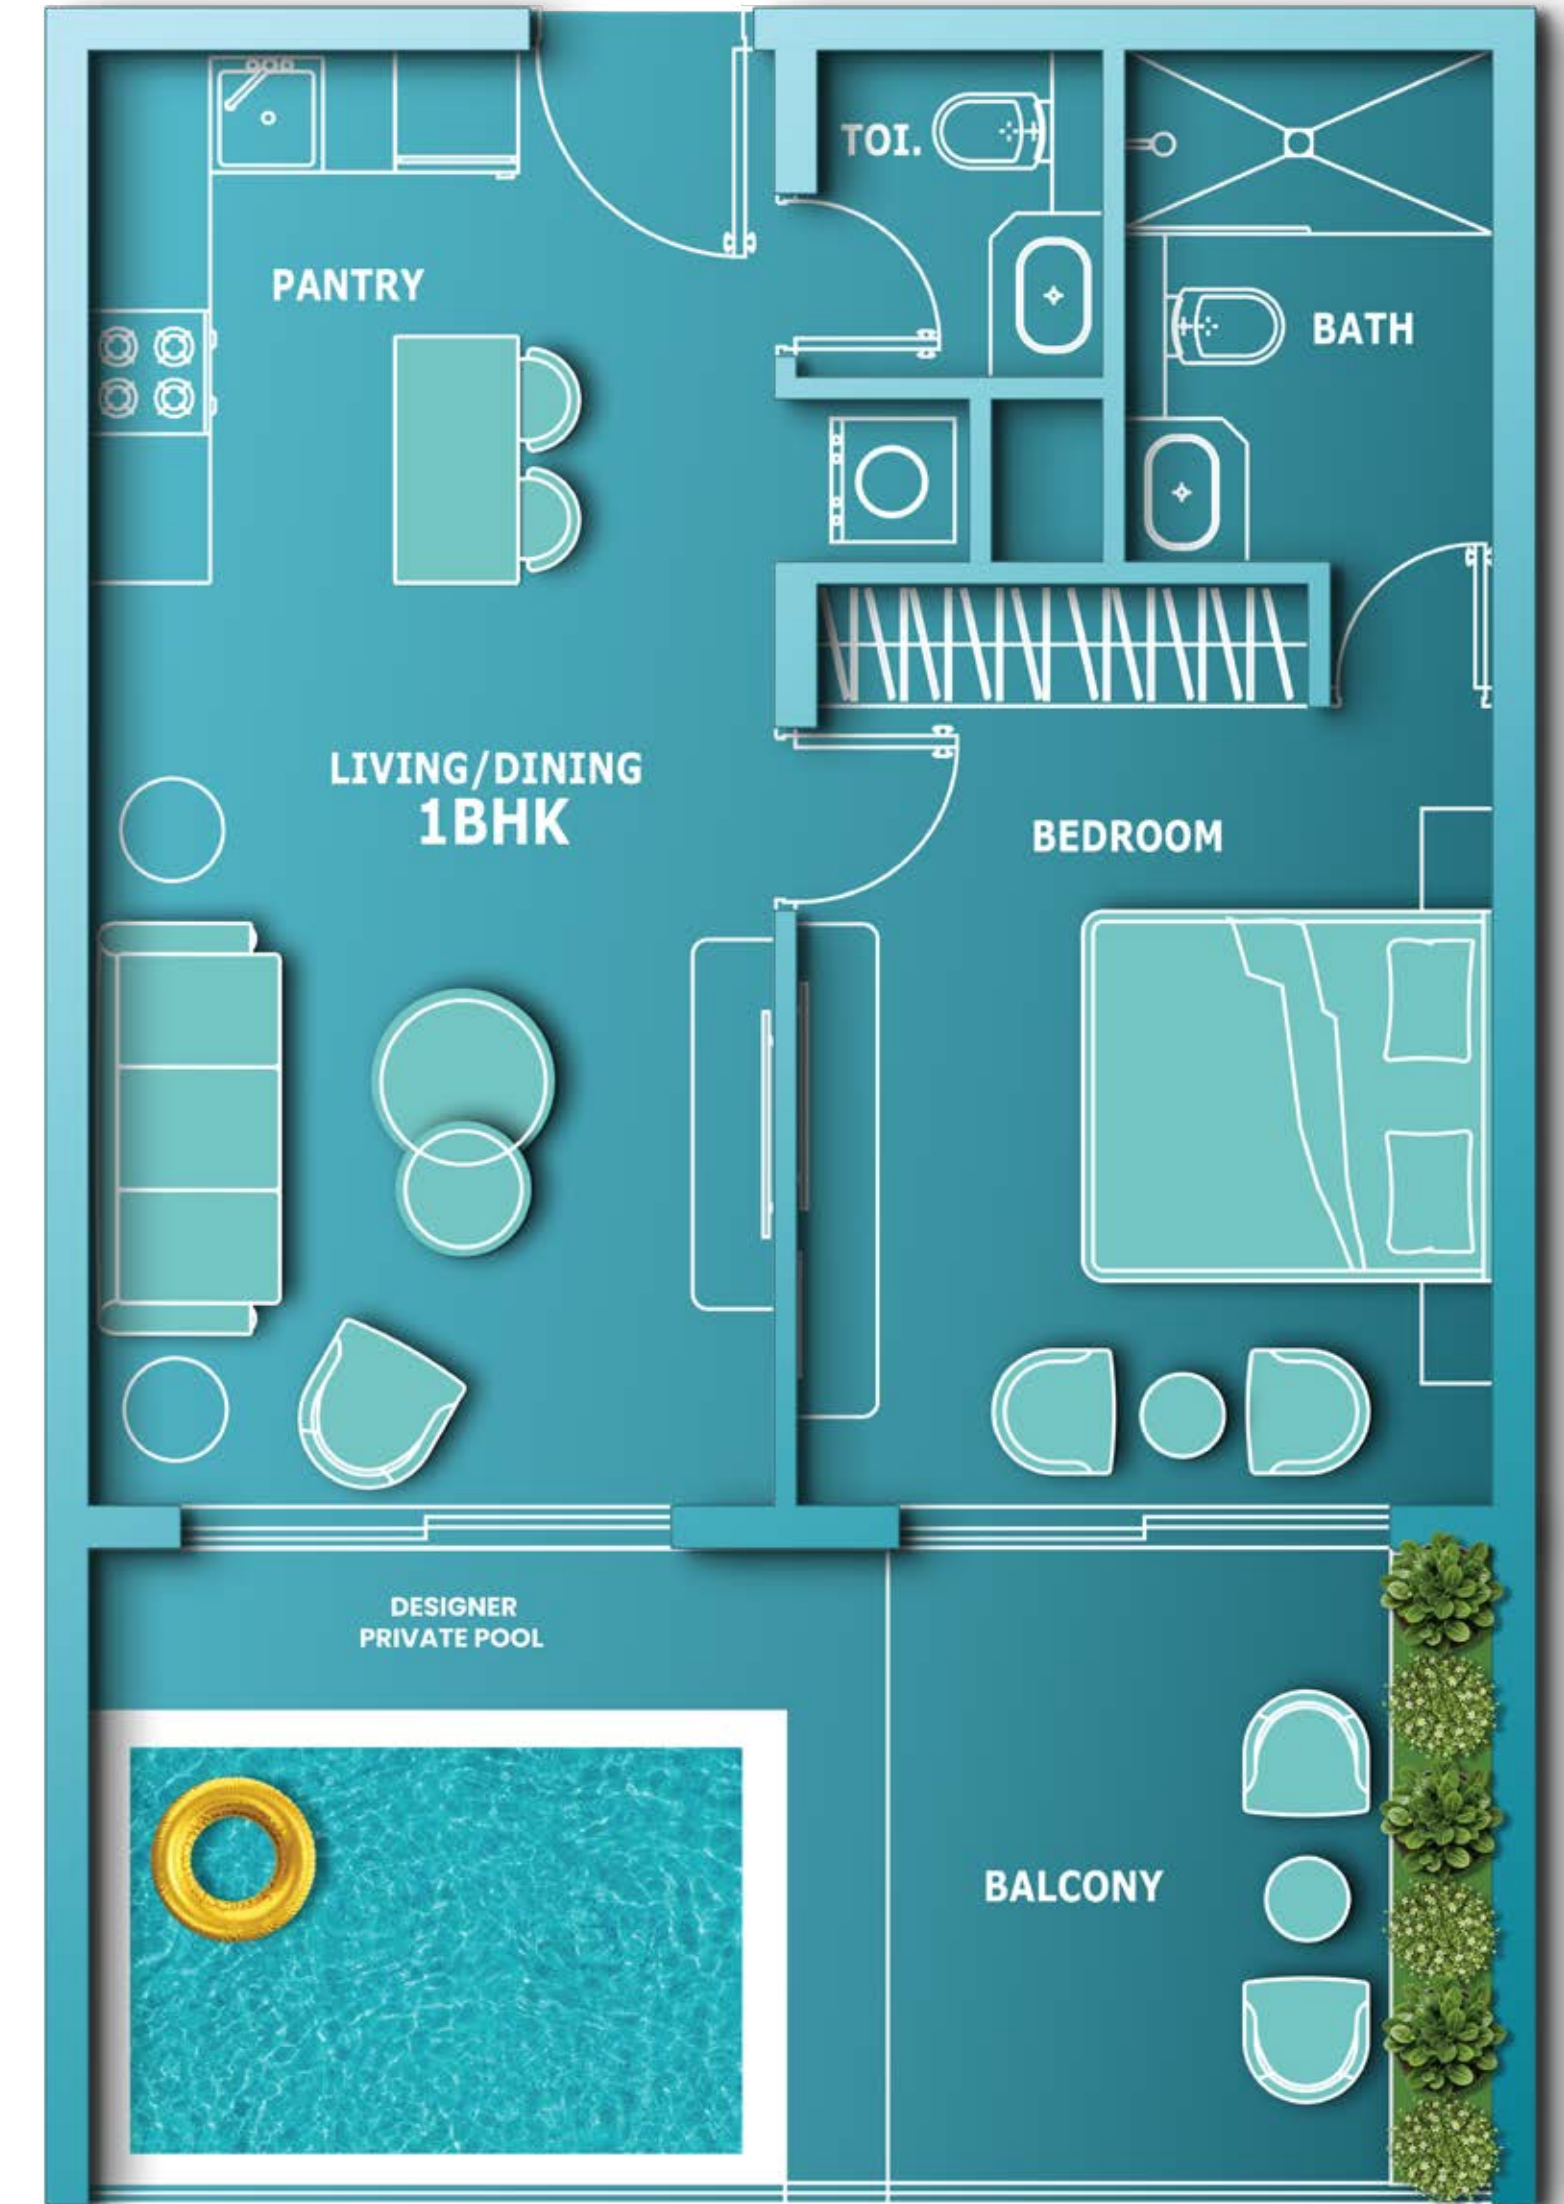

## 1 BHK WITH DESIGNER PRIVATE POOL

BEDROOM WITH  
EN-SUITE BATHROOM

FULLY FITTED  
KITCHEN

GUEST POWDER  
BATHROOM

LAUNDRY ROOM

TERRACE  
BALCONY

DESIGNER  
PRIVATE POOL

OUTDOOR  
LIVING SPACE

VINCITORE DESIGNER HOMES

DESIGNER WALL & FALSE CEILING

EUROPEAN BRANDED FIXTURES & FITTINGS

CUSTOM MADE DESIGNER CHANDELIER

MARBLE COUNTER TOP

GOLD FINISHED ACCESSORIES

DESIGNER MOOD LIGHTING

UNIT SIZE: 766-966 SQ FT | STARTING PRICE: AED 1,220,000

# AQUA