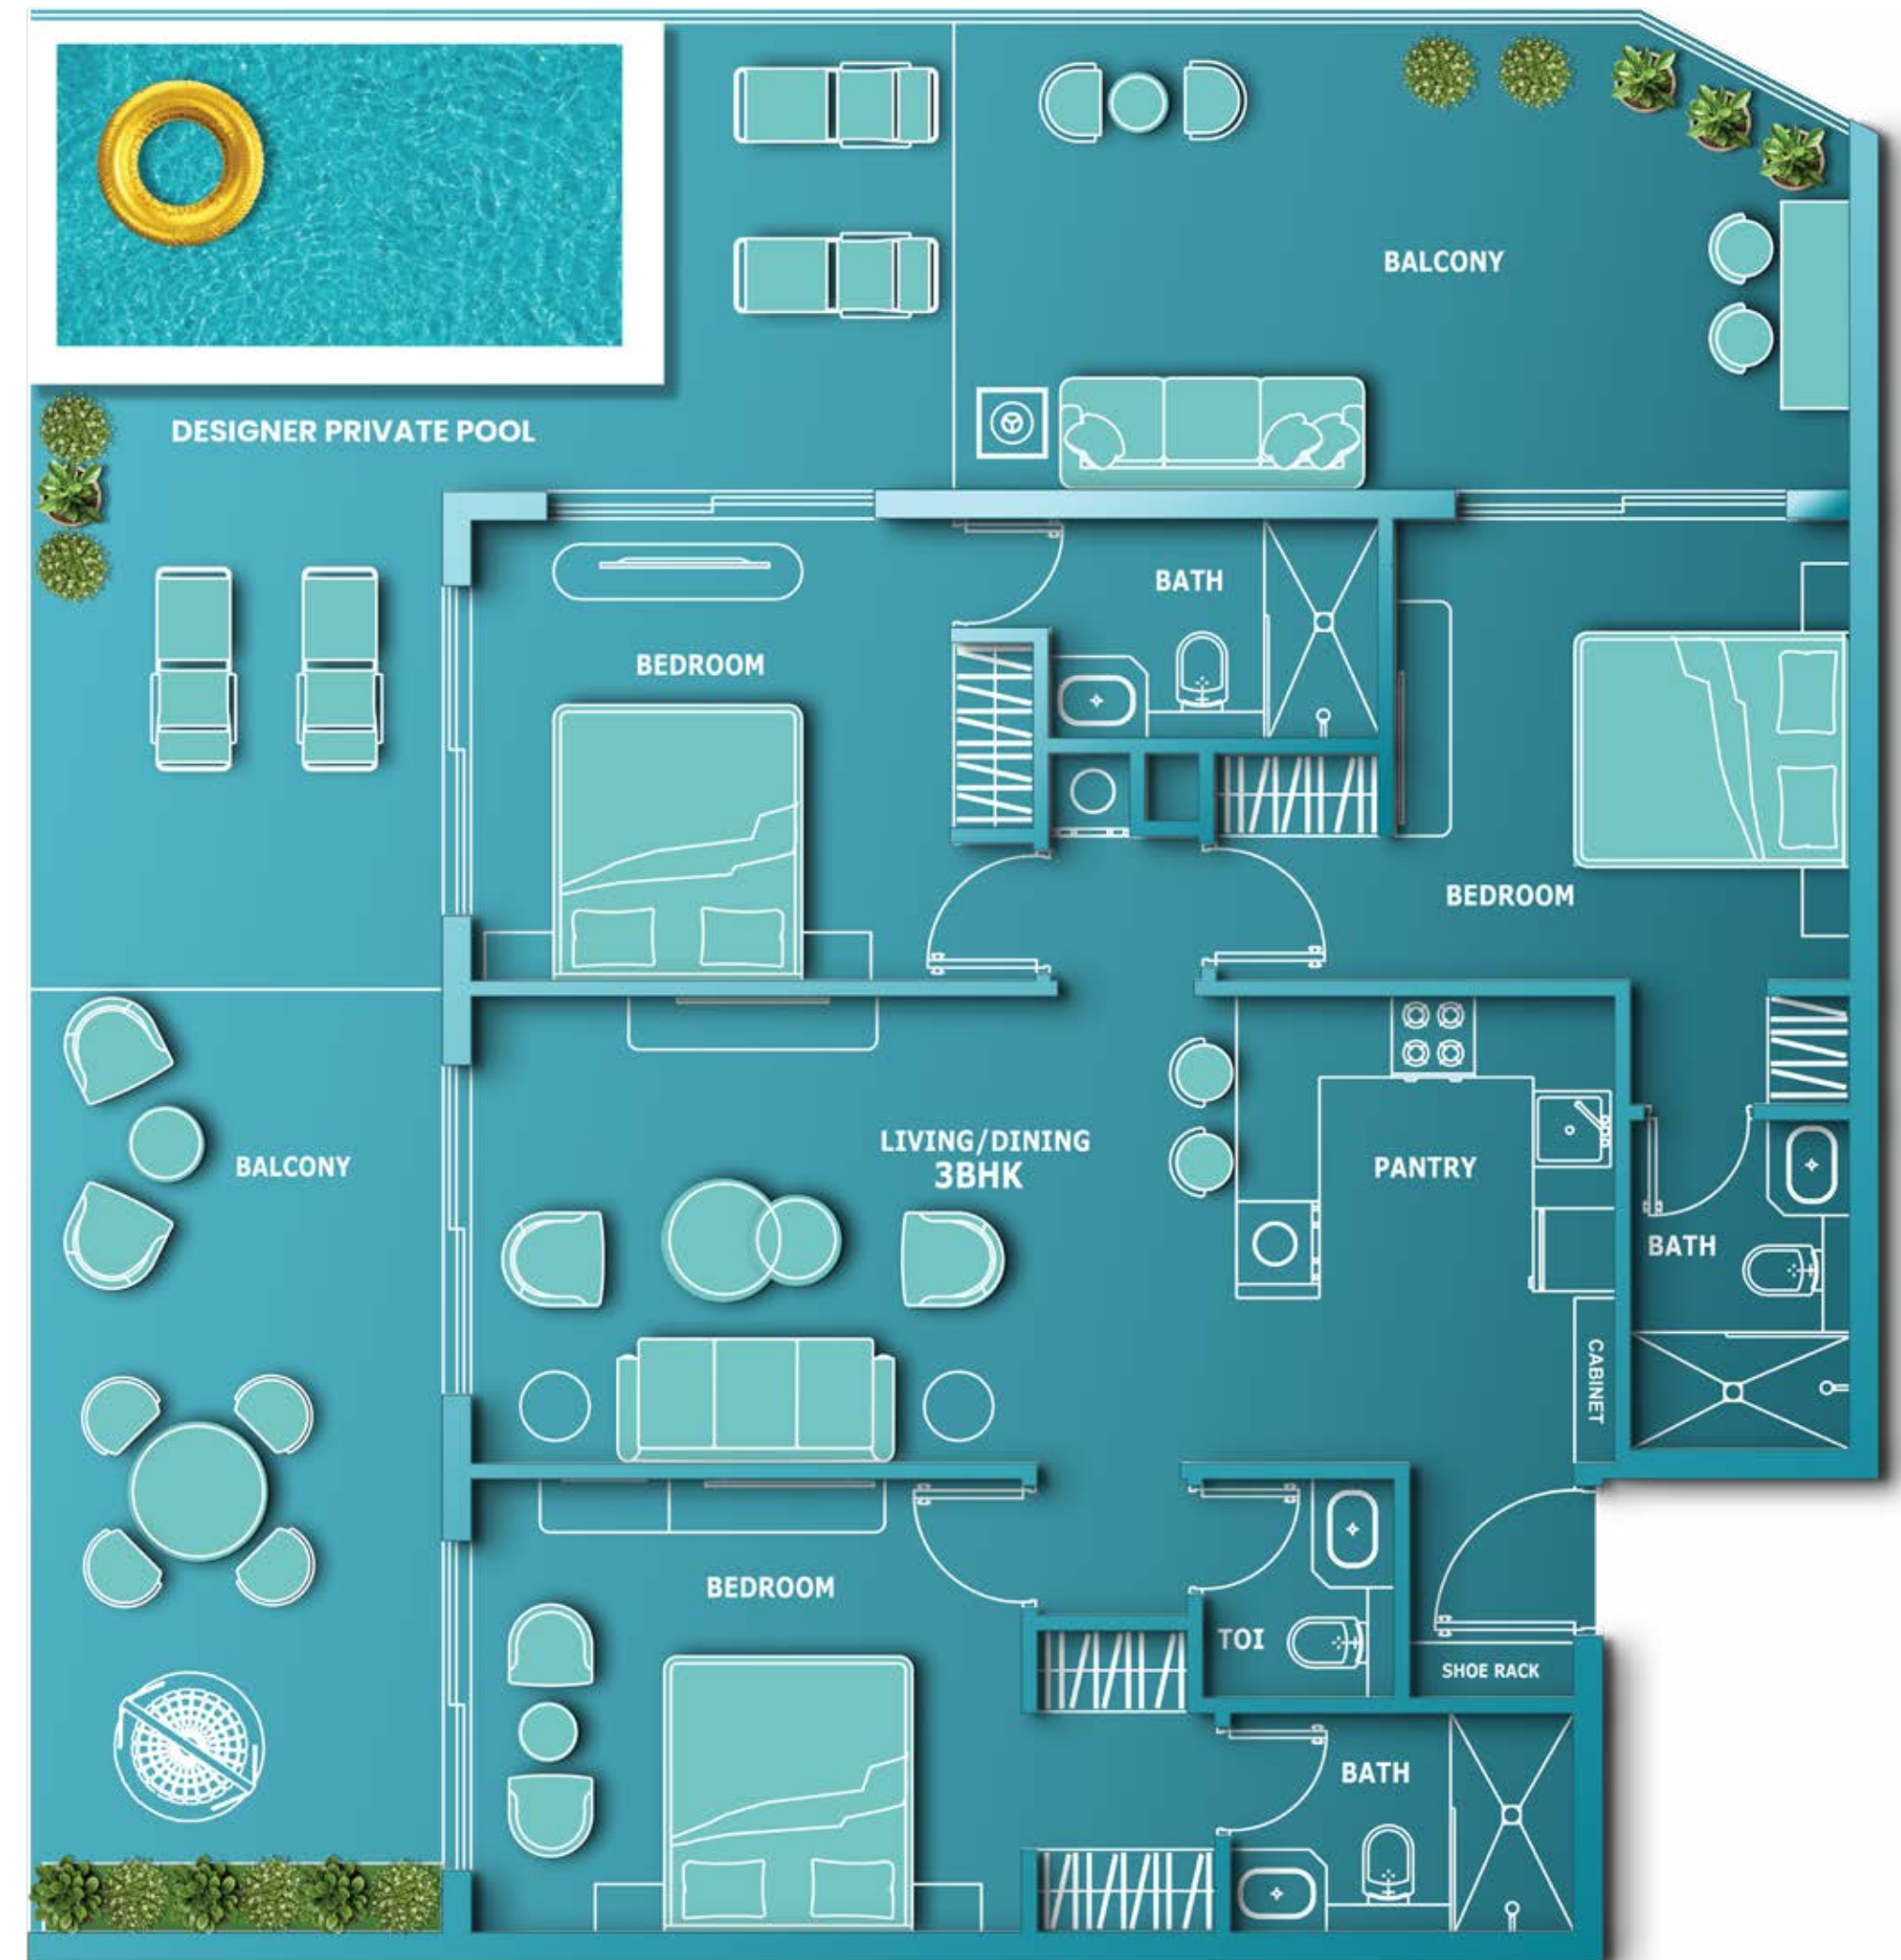

DESIGNER MOOD LIGHTING

UNIT SIZE: 1880 SQ FT | STARTING PRICE: AED 2,453,000