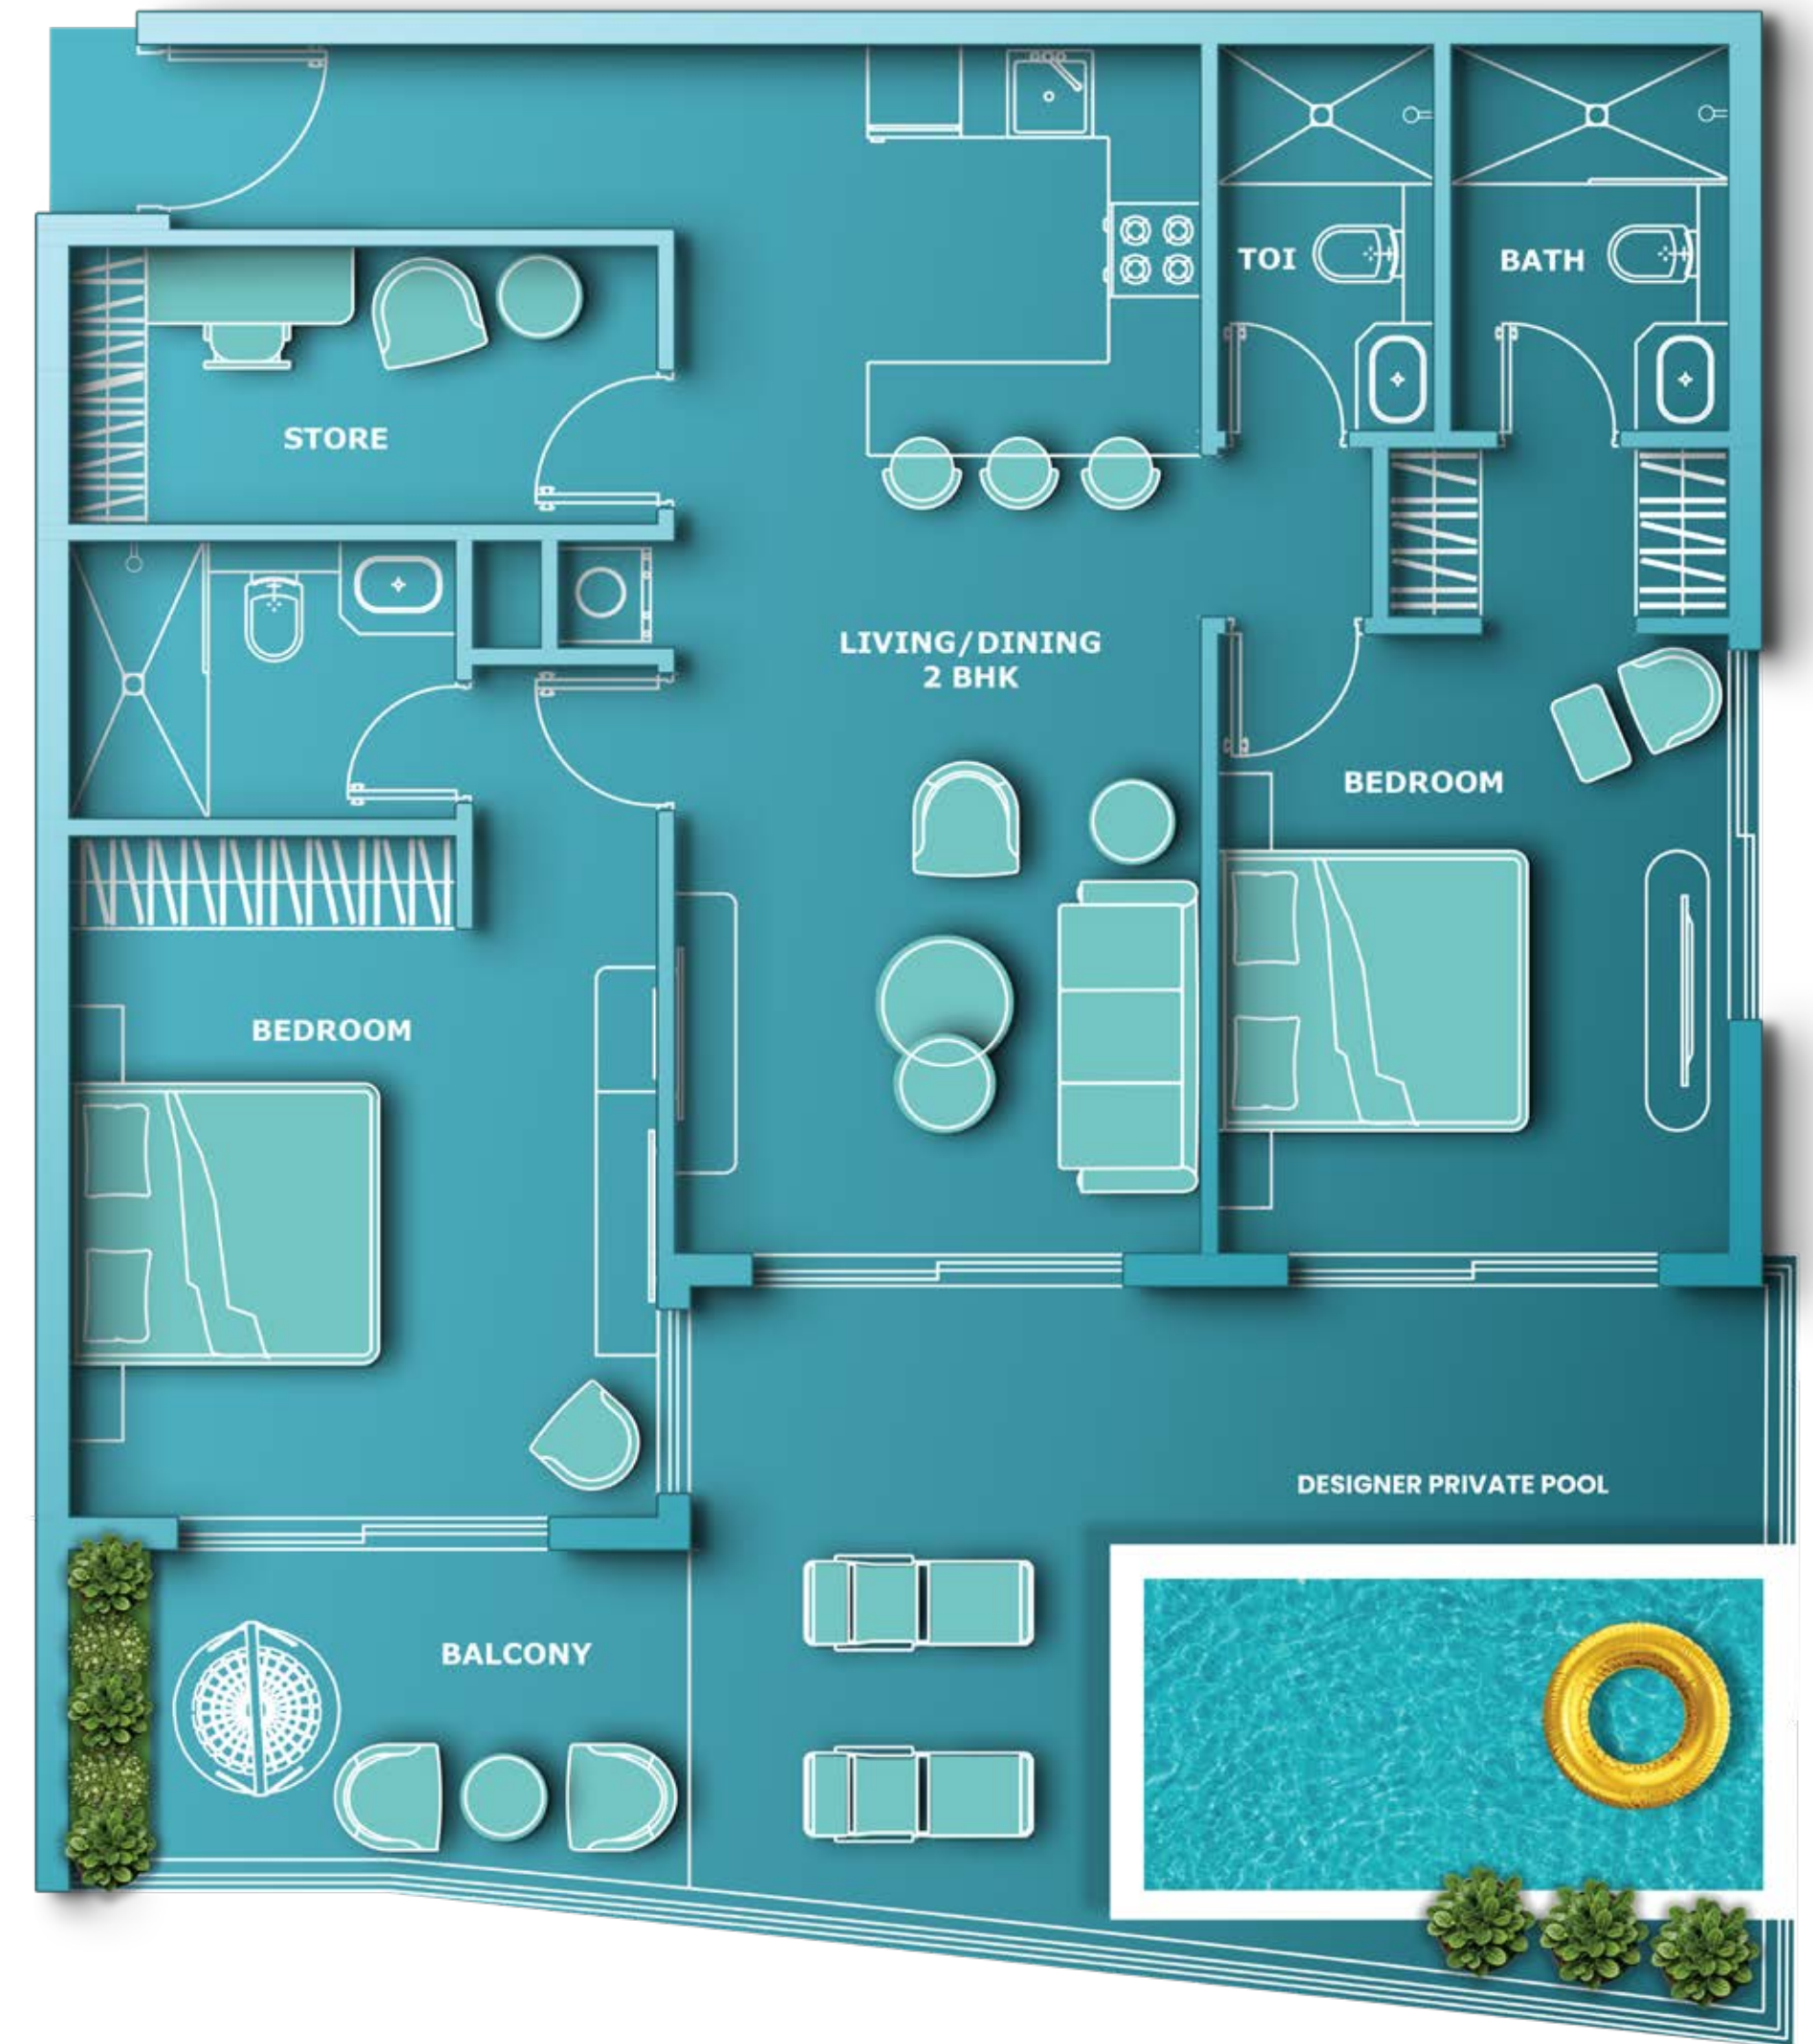

DESIGNER MOOD LIGHTING

UNIT SIZE: 1365-1673 SQ FT | STARTING PRICE: AED 2,072,000